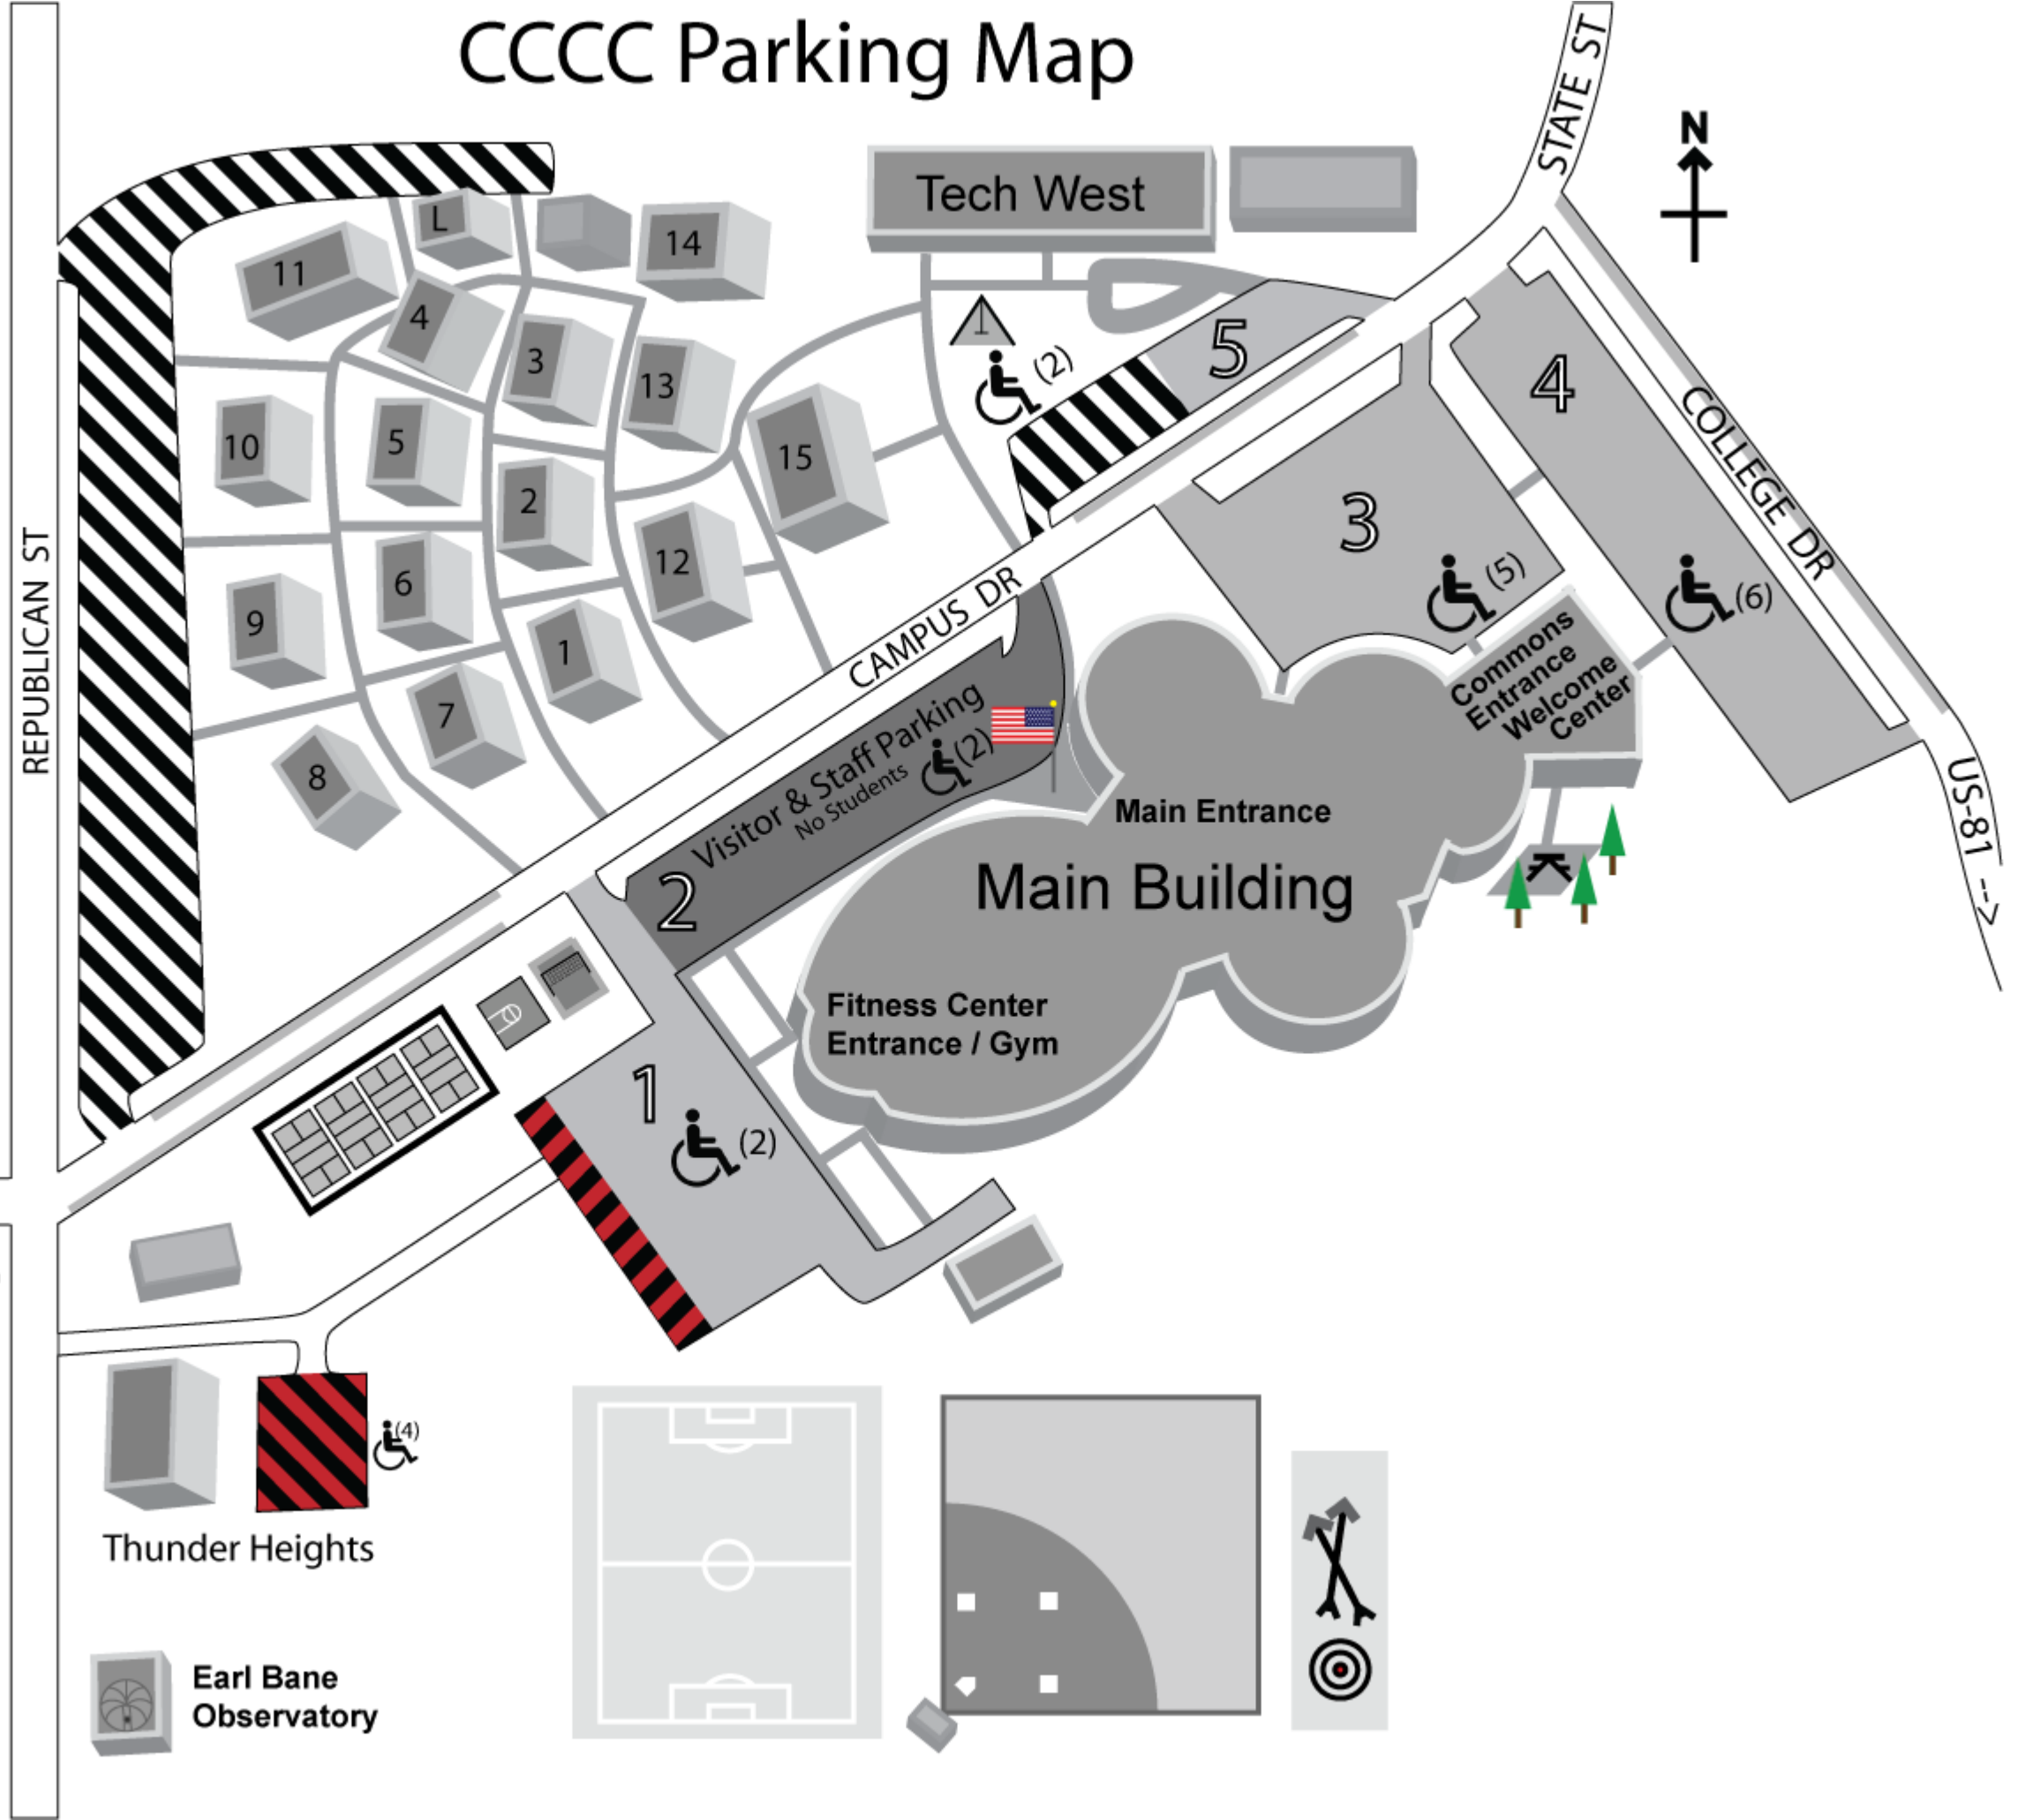

CCCC Parking Map

Parking Key

-  Visitors, Faculty, and Staff
-  Off-campus students
-  T-Bird Village and Hillside Apts.
-  Thunder Heights residents only

There is additional parking available on Campus Drive and College Drive. Yellow curbs and No-Parking signs will indicate restricted areas.

Republican Street and Campus Drive are City of Concordia snow routes. (Parked vehicles may be towed during winter weather.)

LaBarge Honors House

Contact the Information Center with any parking questions.

Thunder Heights

Earl Bane Observatory